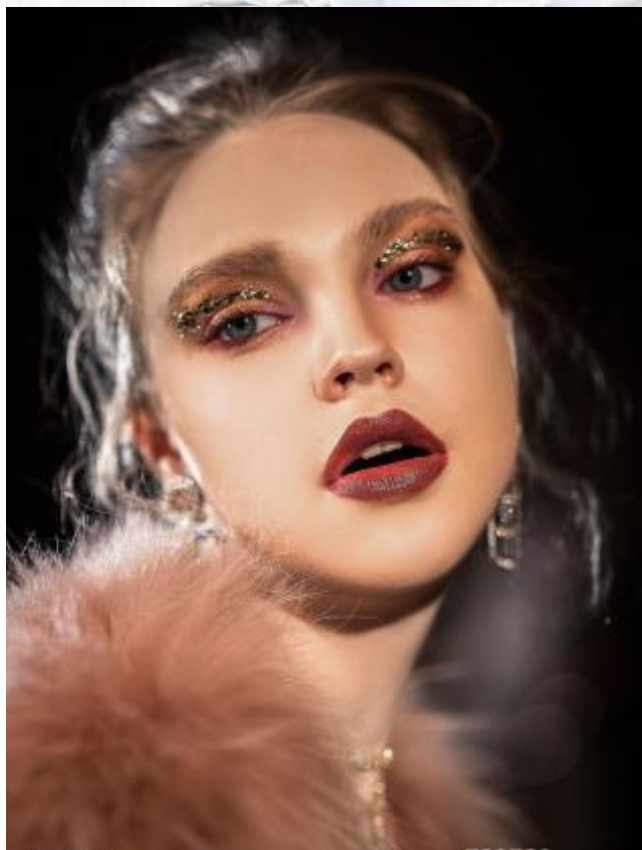

SELECT MANAGEMENT

Saint-Petersburg, Russia, world@select.agency, office phone: + 7 812 416 53 23

Vasilisa Petrova

175 cm, 82-58-89, shoe 39, hair blond, eyes green-blue