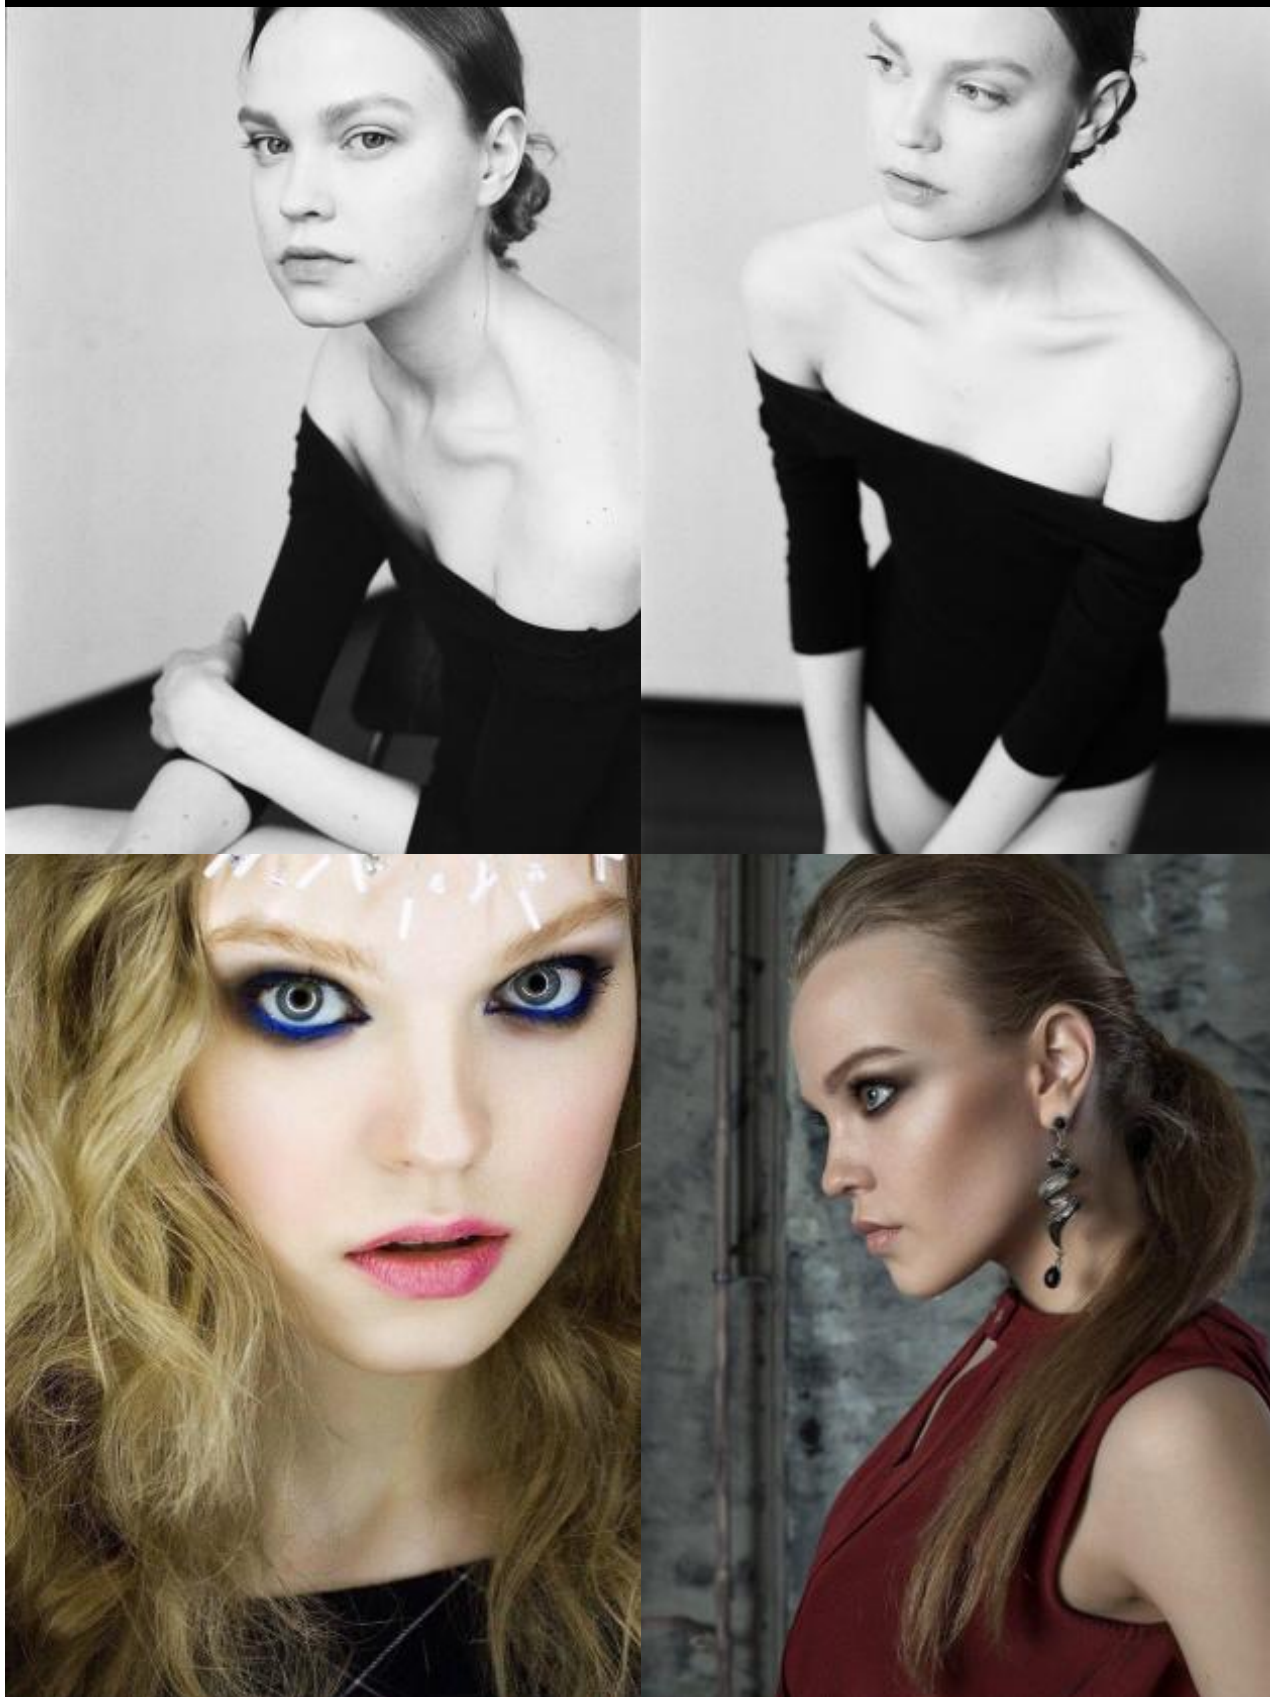

SELECT MANAGEMENT

Saint-Petersburg, Russia, world@select.agency, office phone: + 7 812 416 53 23

Vasilisa Petrova

175 cm, 82-58-89, shoe 39, hair blond, eyes green-blue