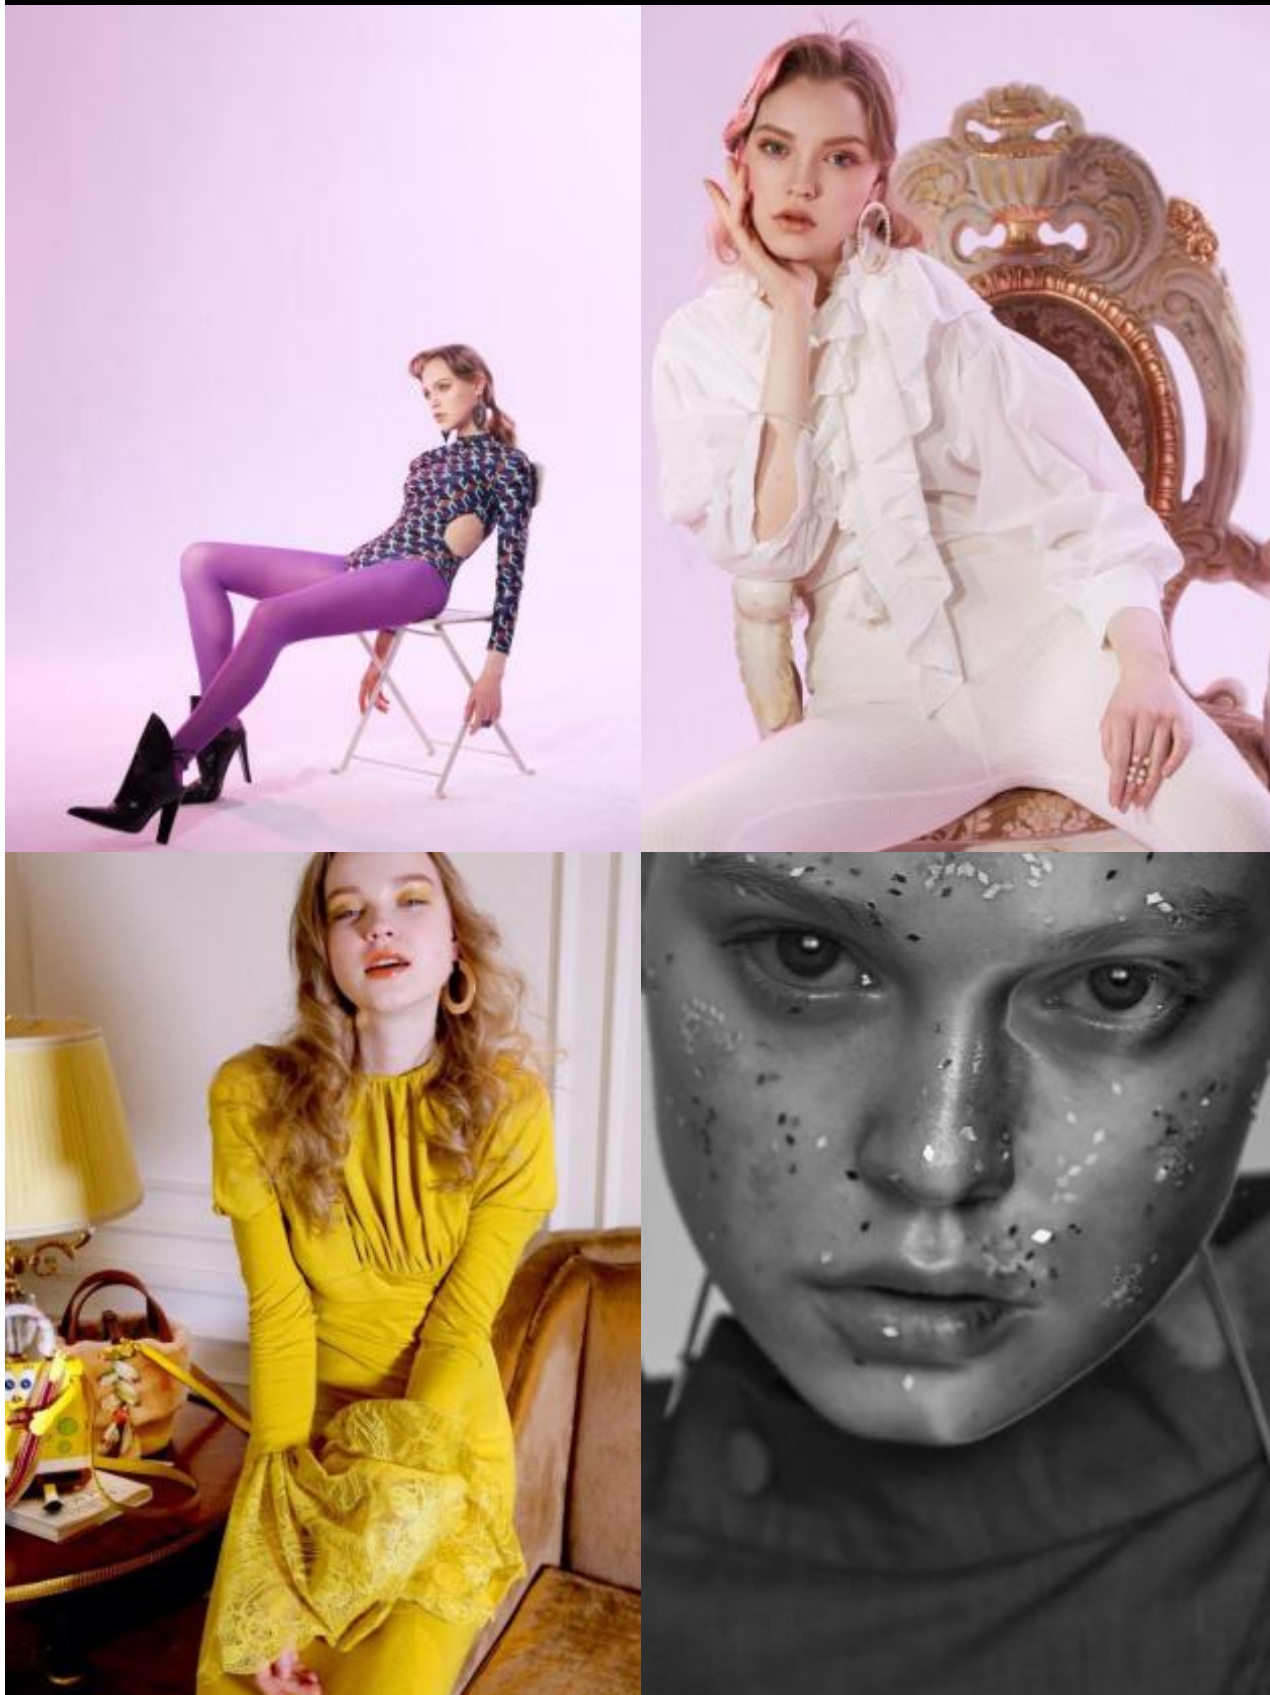

SELECT MANAGEMENT

Saint-Petersburg, Russia, world@select.agency, office phone: + 7 812 416 53 23

Vasilisa Petrova

175 cm, 82-58-89, shoe 39, hair blond, eyes green-blue